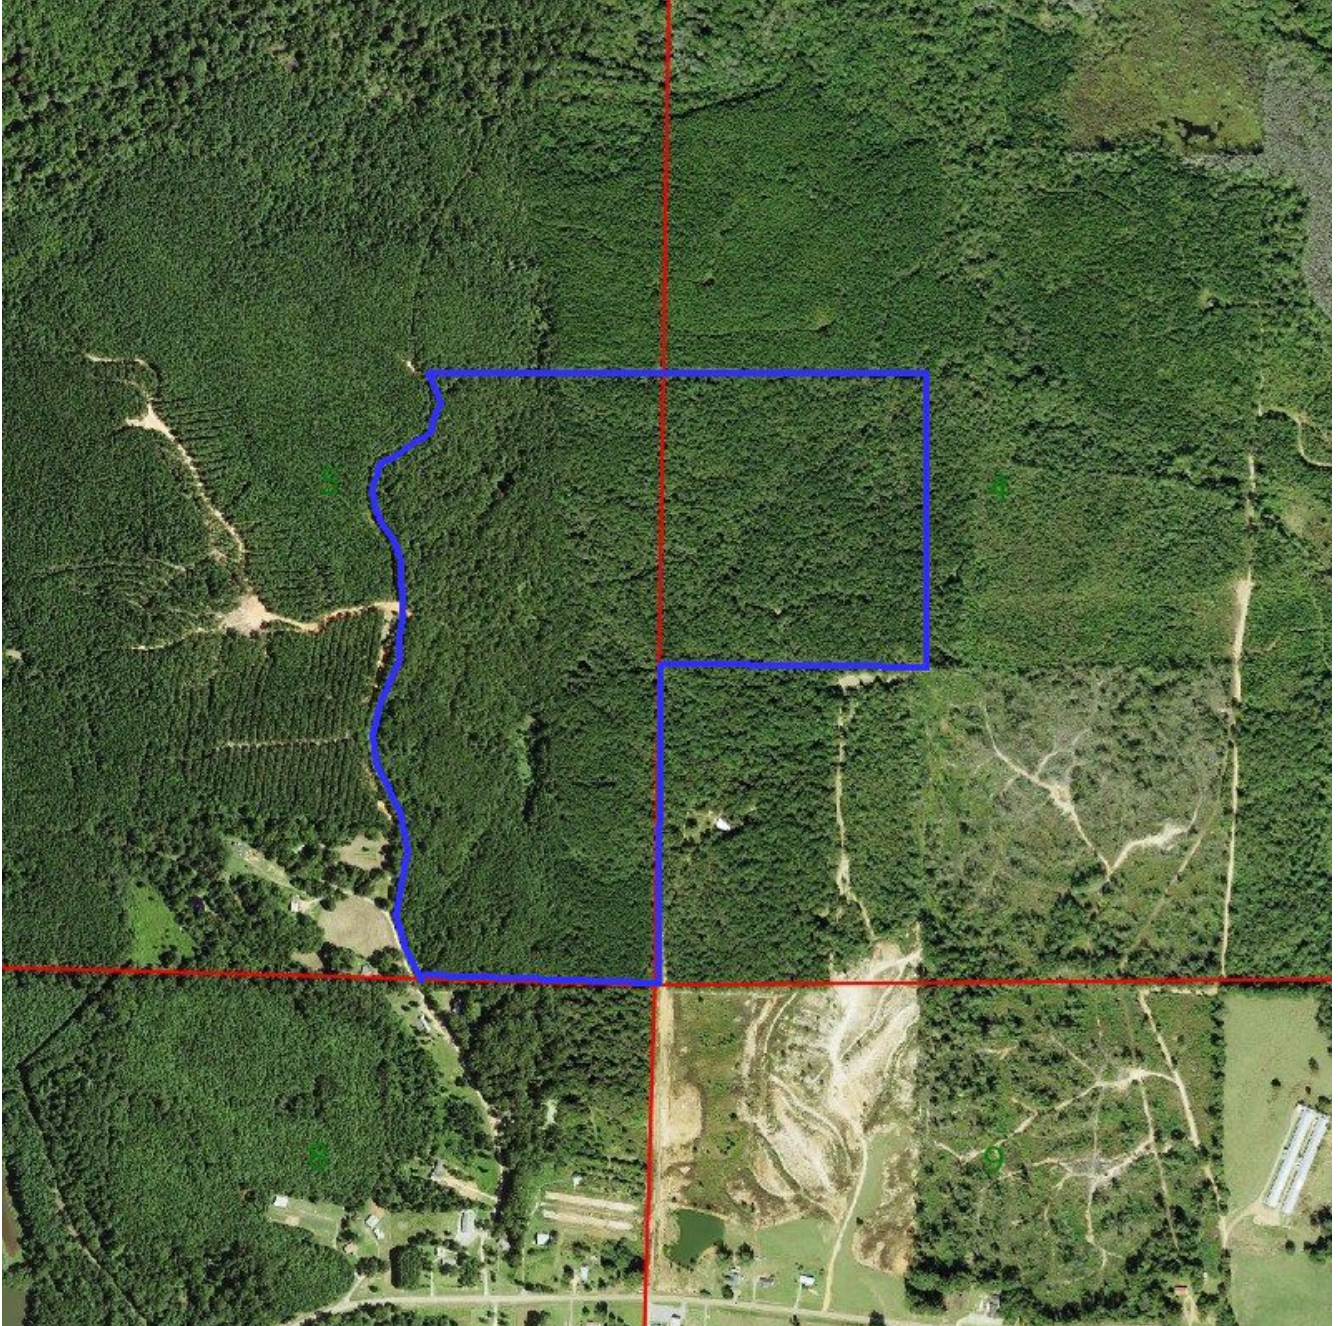

142 Acres +/- 2 Mile East of Sebastopol along Gilmer Church Road

Situated in SW ¼ of Section 4 and SE ¼ of Section 5, T8N, R10E, Newton County, MS

142 Acres +/- 2 Mile East of Sebastopol along Gilmer Church Road

Situated in SW ¼ of Section 4 and SE ¼ of Section 5, T8N, R10E, Newton County, MS